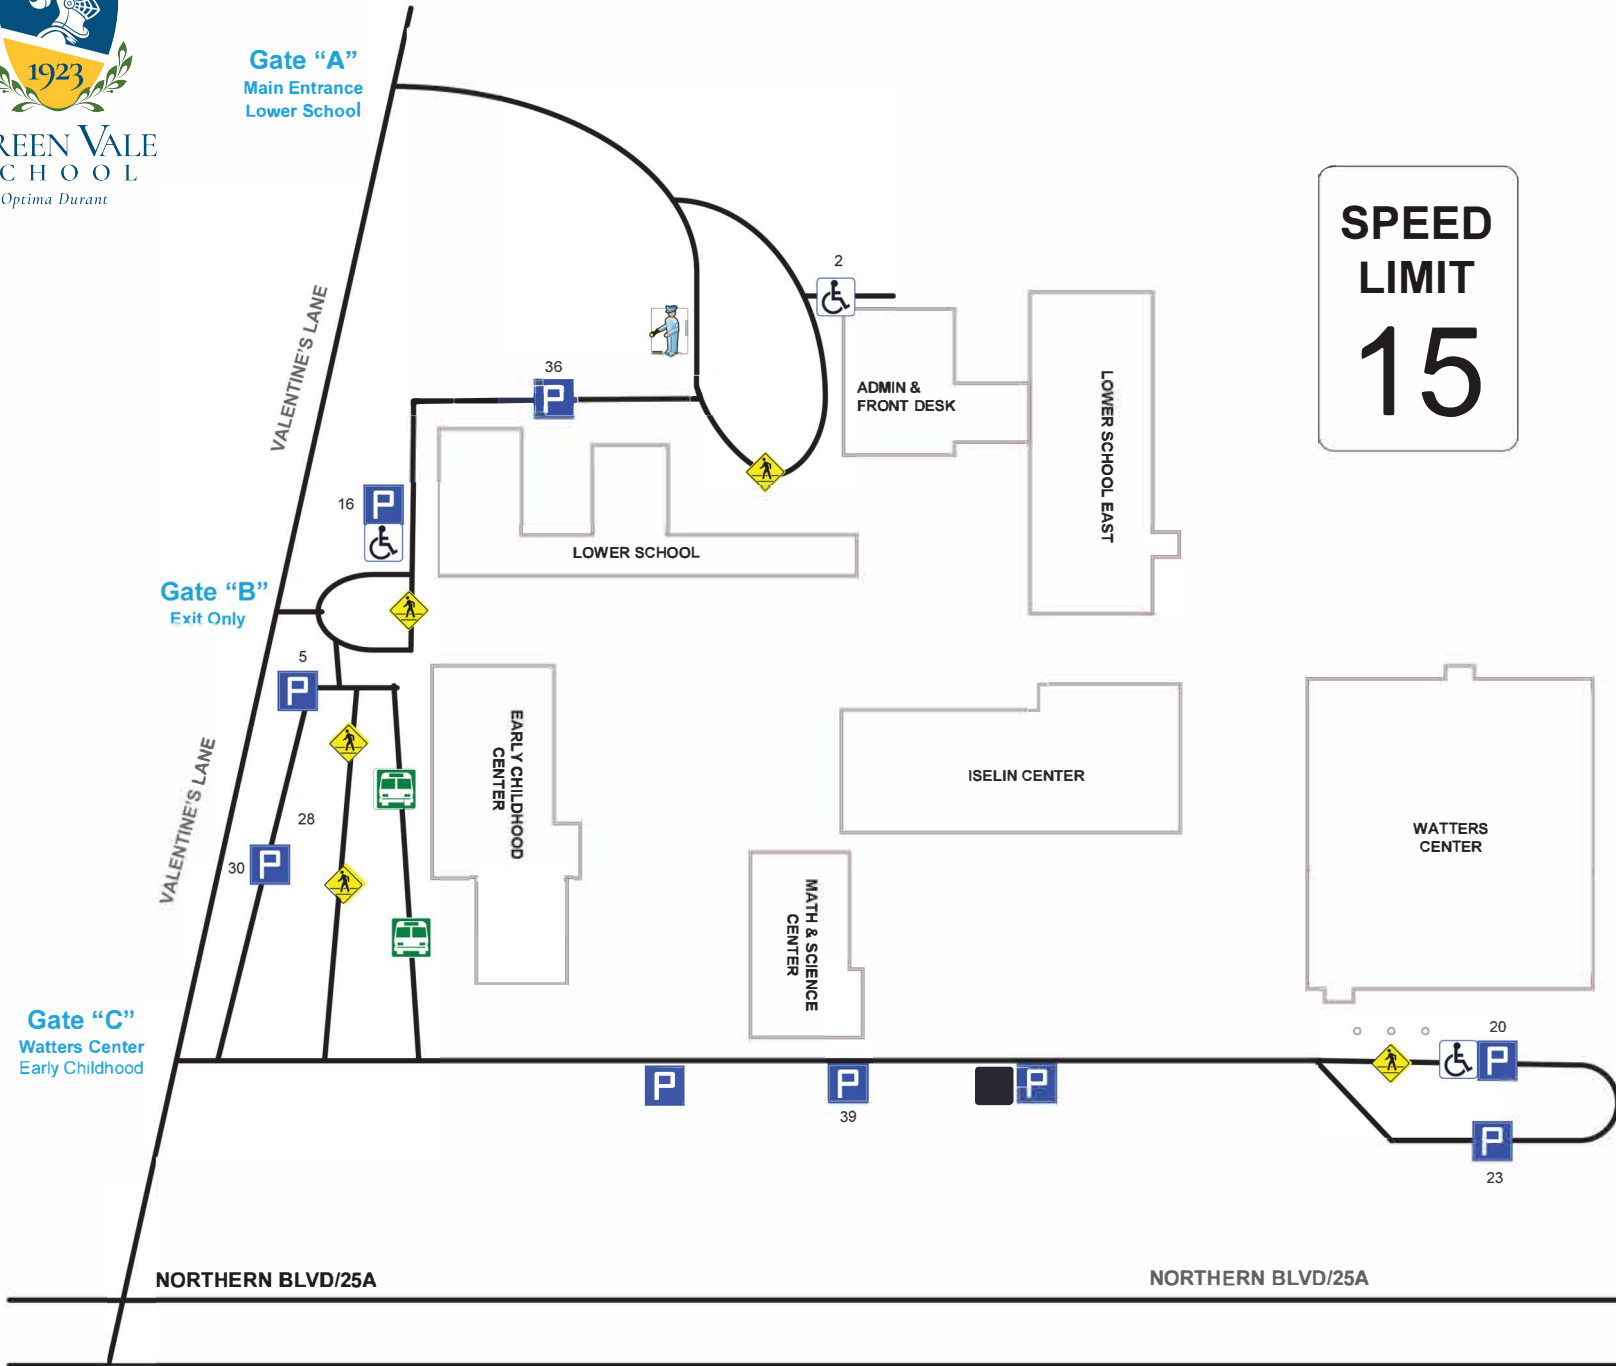

**Arrival by Car** (Monday – Friday)

8:00 – 8:25 AM

1st-3rd Grade  
4th-8th Grade

Lower School Circle  
Watters Center

Gate A  
Gate C, rear lot

8:25– 8:40 AM

Pre-Nursery

Early Childhood Playground

Lower School Circle  
Watters Center

Gate A  
Gate C, back

**Dismissal by Car** (Friday)

11:45 AM

Pre-Nursery

Early Childhood Playground

Gate C, front

12:00 PM

### **Extended Day Dismissal**

Nursery – 2<sup>nd</sup> Grade

Extended Day Room

Gates A or C, front

3<sup>rd</sup> & 4<sup>th</sup> Grade

Lower School Circle

Gate A

### **Siblings**

**In all cases,** when siblings are being dismissed *at the same time*, use the drop-off and pick-up location for the youngest child. The older child(ren) will wait there as well.

**SPEED  
LIMIT  
15**